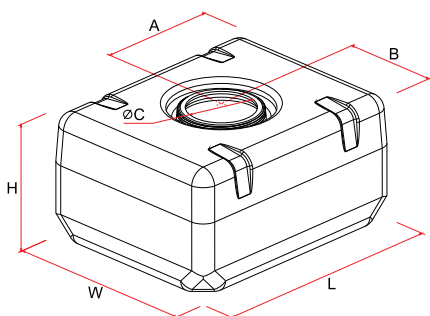

Water Tanks

Intended for storage of water for general use on board.

- ✓ Available in 10 different sizes in white colour
- ✓ Made of polyethylene material
- ✓ Highly durable, with a sealed cap to prevent leakage
- ✓ Ideal for sail & motor yachts
- ✓ For general use on board, such as cleaning and showering

Code	Capacity (L)	L (mm)	W (mm)	H (mm)	G (mm)	A (mm)	B (mm)	C (mm)
190002	25	500	400	160	165	250	200	133,5
190003	35	700	400	160	165	250	200	133,5
190004	45	500	400	260	265	250	200	133,5
190005	48	600	450	210	215	250	225	133,5
190006	55	700	450	210	215	250	225	133,5
190007	65	700	400	260	265	250	200	133,5
190008	75	600	450	310	315	250	225	133,5
190009	85	700	450	310	315	250	225	133,5
190010	90	1100	450	210	215	500	225	133,5
190011	135	1100	450	310	315	500	225	133,5

Optionally can be combined with:

Bracket with Strap 1,50m,
for Battery Box / Tank

Sensor for Water Tank
(12/24V, Inox 316, SAE5)