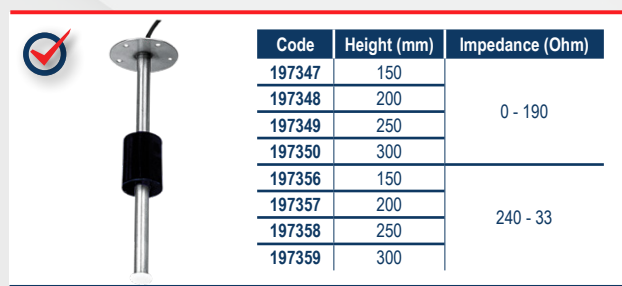

Sensor for Water Tank
(12/24V, Inox 316, SAE5)